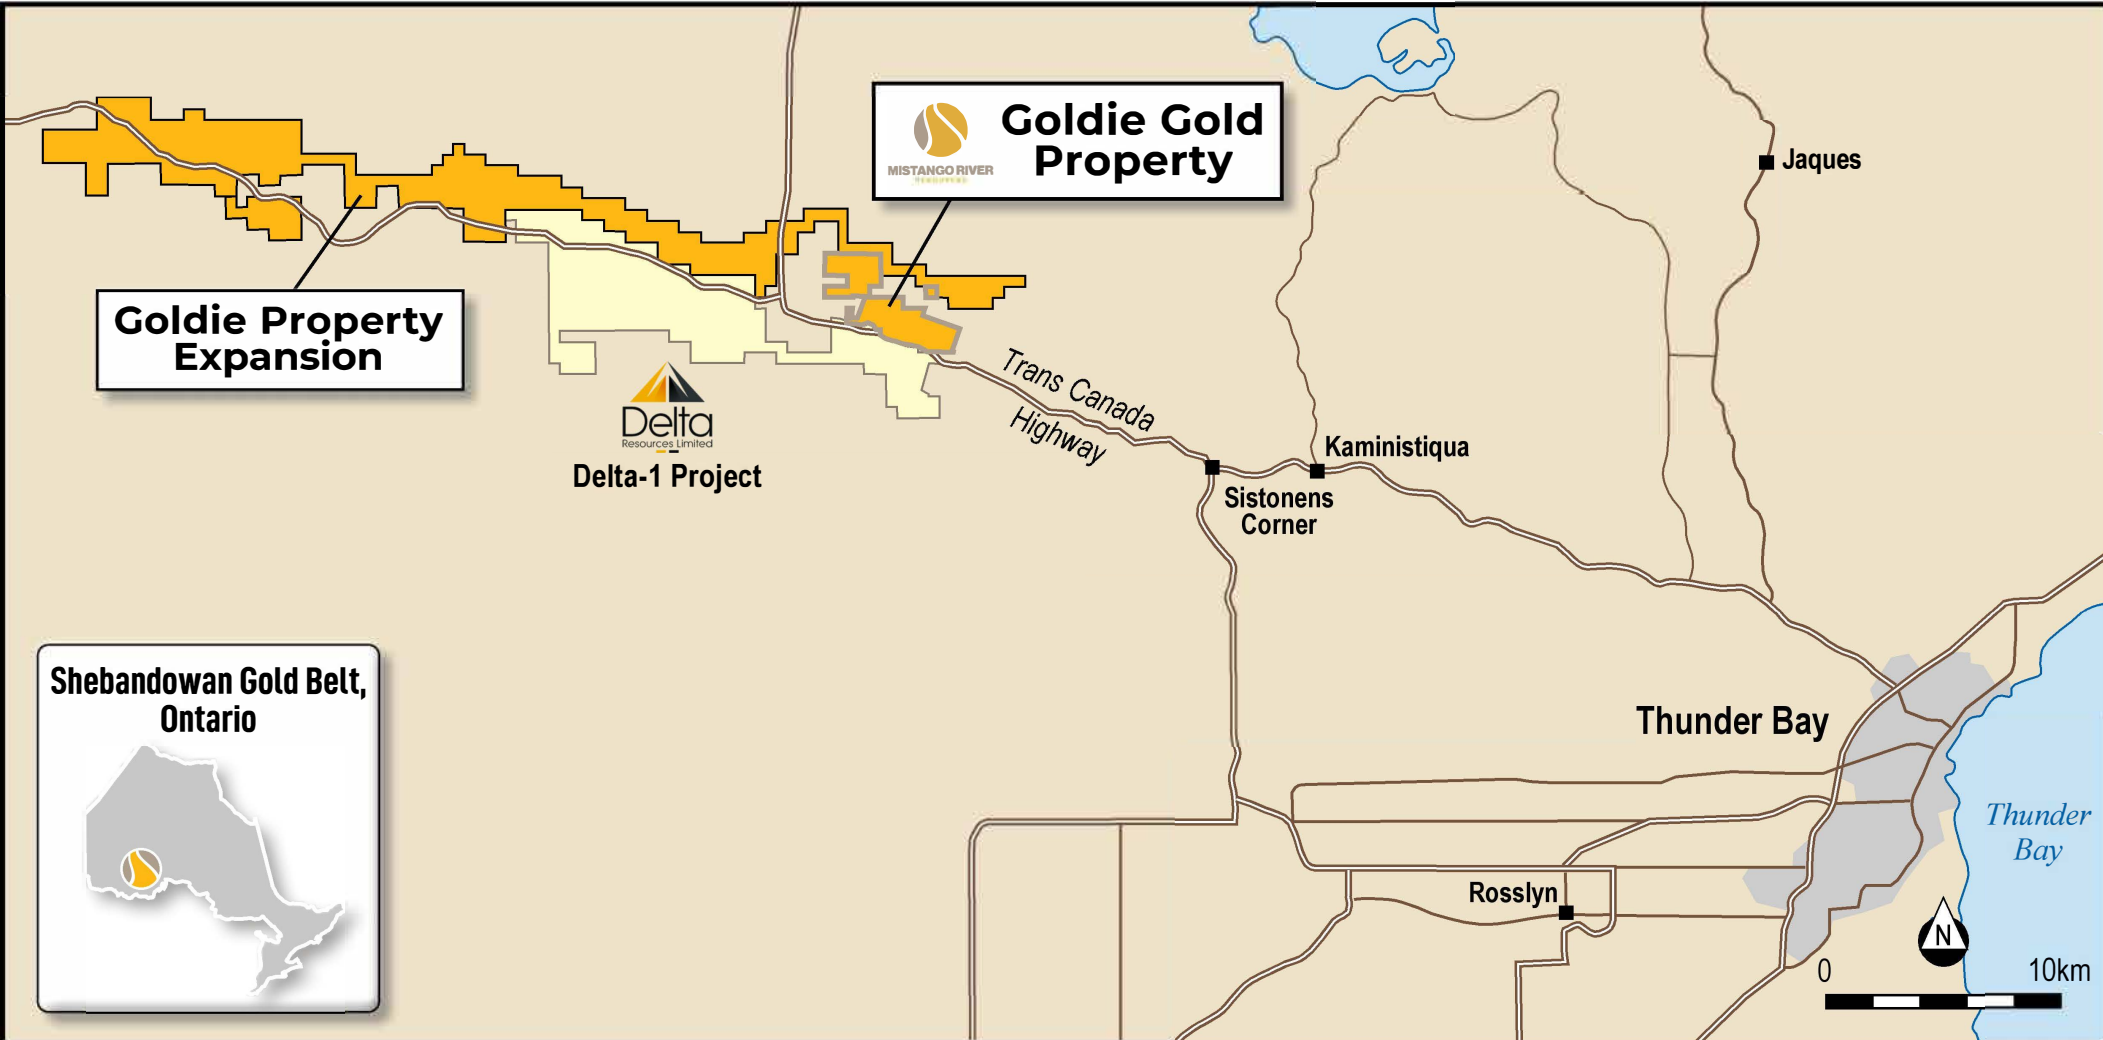

## Mistango Expands Goldie land package adjacent to Delta by 10X

290000mE

295000mE

Goldie Property  
Expansion

5388000mN

5385000mN

Mineralisation

Mineralisation

950m  
Strike

31m @ 5.92 g/t Au  
Incl. 2.2m @ 72.95 g/t Au

OPEN

GLD-003-012

GLD-003-017

**Goldie Gold  
Property**

Delta-1 Project

- Mistango drill hole
- Delta drill hole